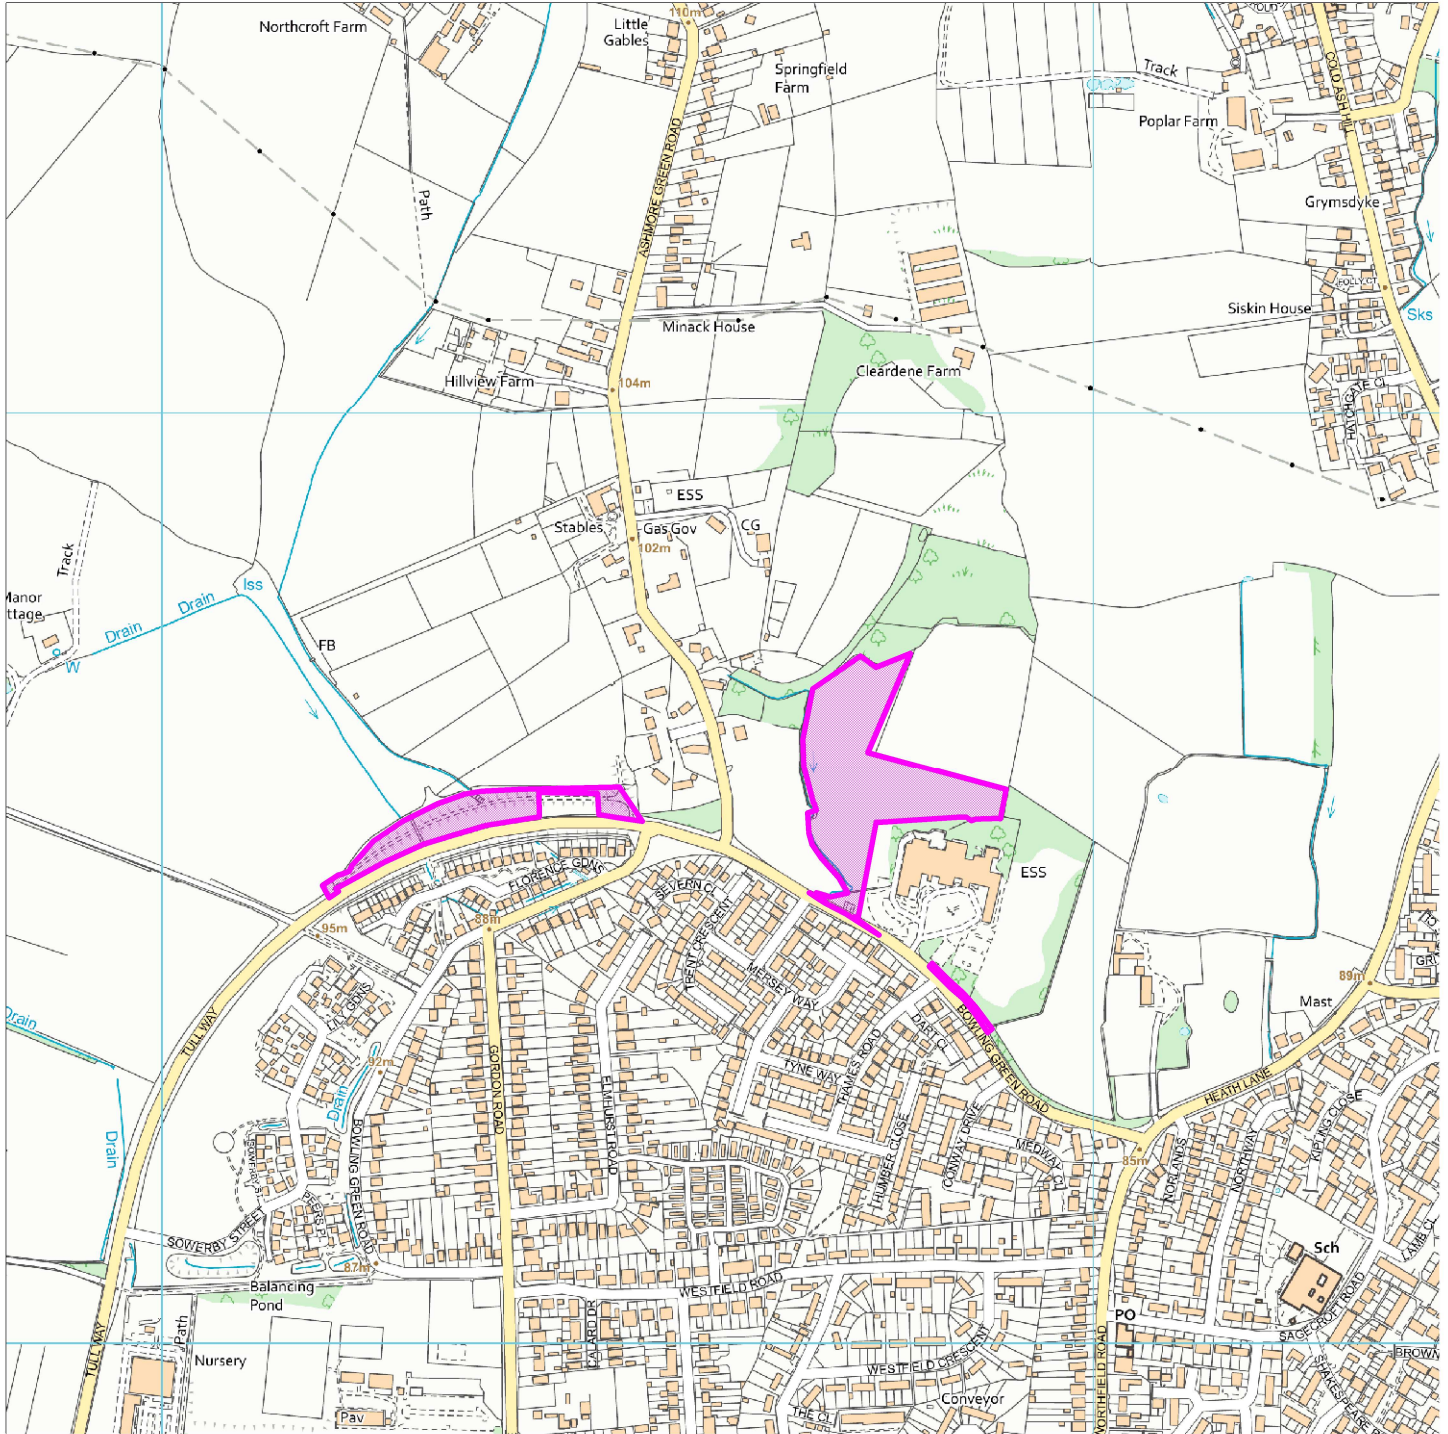

Land West of Heath Land and North Of Bowling Green Road, Thatcham

Map Centre Coordinates :

Scale : 1:8128

Reproduced from the Ordnance Survey map with the permission of the Controller of Her Majesty's Stationery Office © Crown Copyright 2003.

Unauthorised reproduction infringes Crown Copyright and may lead to prosecution or civil proceedings .

Organisation	West Berkshire Council
Department	
Comments	Not Set
Date	06 November 2024
SLA Number	0100024151